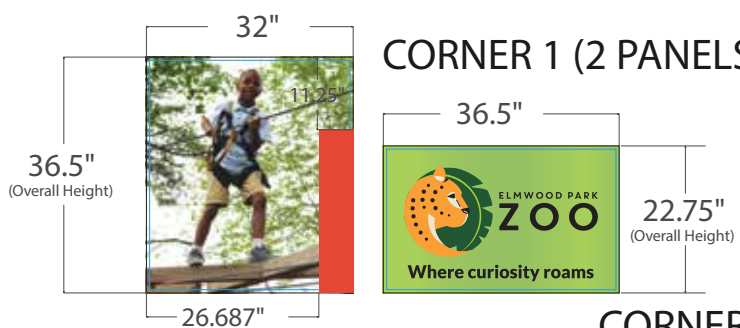

SIMON / KING OF PRUSSIA MALL / PLAY AREA

SIDE WALL 1 (7 PANELS)

SIDE WALL 1 (6 PANELS)

BACK (3 PANELS)

FRONT (LEFT PANEL)

CORNER 1 (2 PANELS)

CORNER 2 (2 PANELS)

CORNER 3 (2 PANELS)