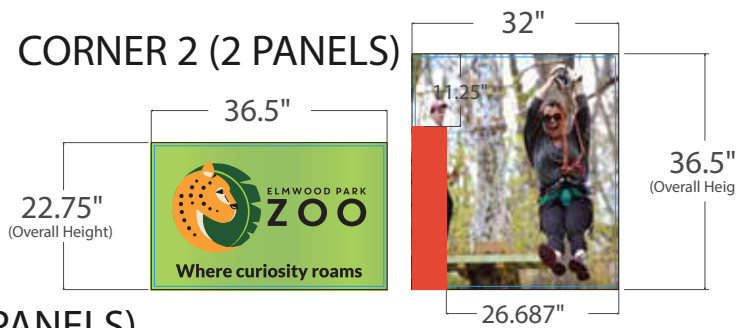

SIMON / KING OF PRUSSIA MALL / PLAY AREA

SIDE WALL 1 (7 PANELS)

SIDE WALL 1 (6 PANELS)

BACK (3 PANELS)

FRONT (LEFT PANEL)

CORNER 1 (2 PANELS)

CORNER 2 (2 PANELS)

CORNER 3 (2 PANELS)